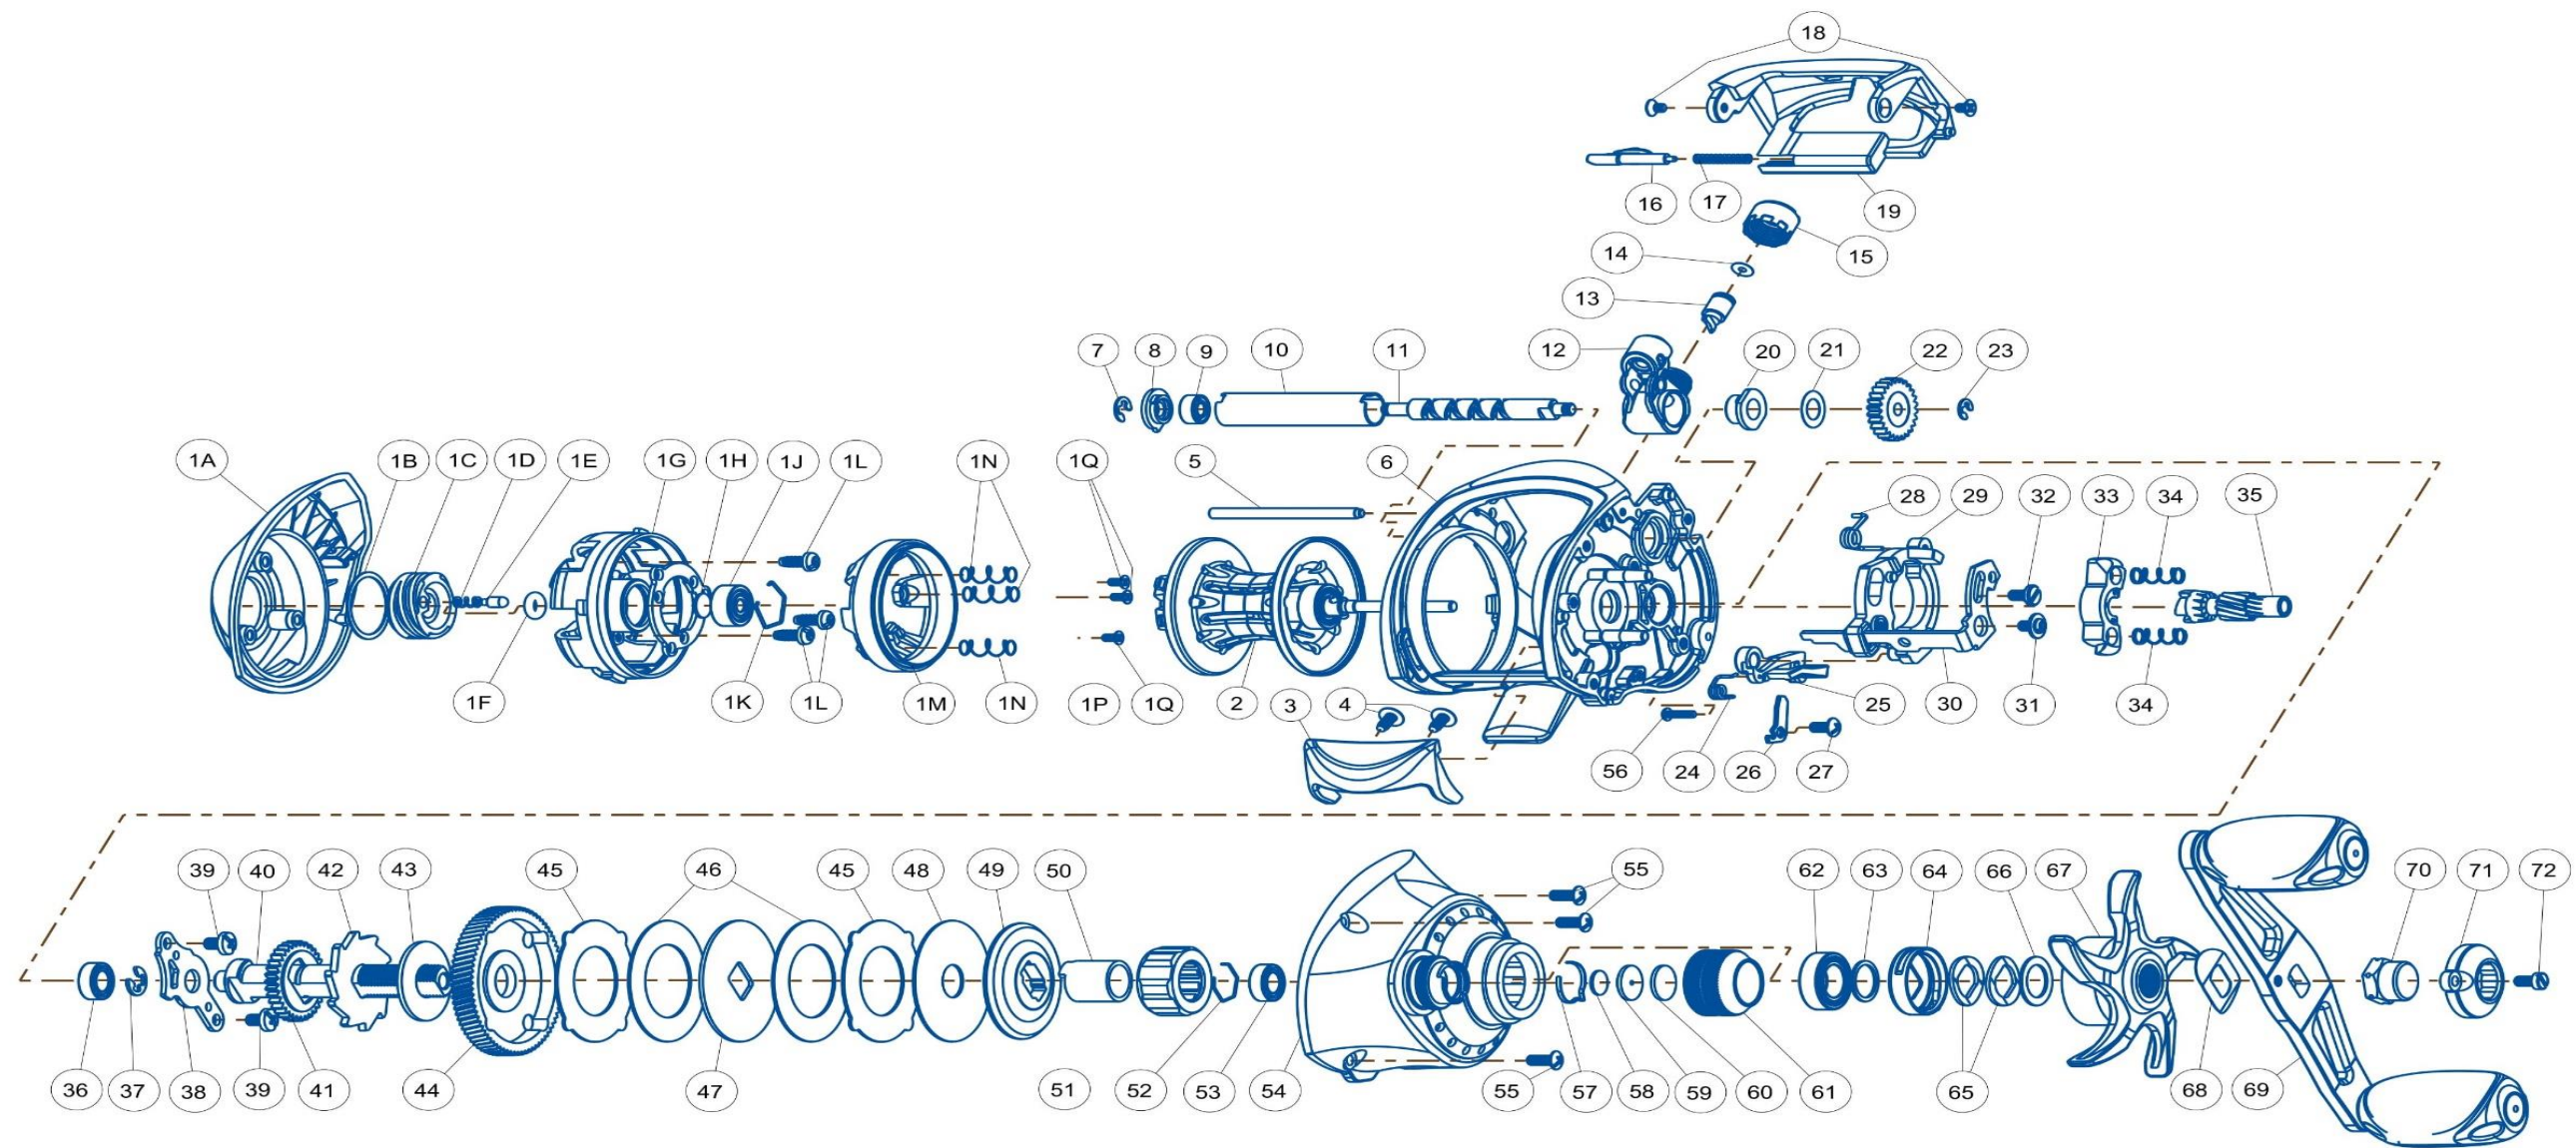

QUANTUM[®]

ATS100HPT

QUANTUM ATS100HPT PART LIST

Key #	Description	Part No.	Qty	Key #	Description	Part No.	Qty
1	Palm Side Cover Kit include	VA423-08	1	30	Release Slider Link	LX036-01	1
	1A - Palm Side Cover	VA023-08	1	31	Release Slider Screw	CW076-03	1
	1B - Centrifugal Dial Washer	SB111-01	1	32	Release Slider Link Screw	EW125-02	1
	1C - Centrifugal Dial	SB026-03	1	33	Pinion Yoke	SB025-01	1
	1D - Centrifugal Dial Click Spring	YW114-01	1	34	Yoke Spring	GX040-01	2
	1E - Centrifugal Dial Click Pawl	PW098-01	1	35	Pinion Gear	WA011-01	1
	1F - Centrifugal Dial Frection Ring	SB105-01	1	36	Crank Shaft Ball Bearing - L	SW017-06	1
	1G - Spool Cover	VA051-01	1	37	E-Clip	QW120-01	1
	1H - Spool Tension Shim	QW032-04	1	38	Crank Shaft Retainer	VA002-01	1
	1J - Ball Bearing - Spool Shaft (Palm)	QV017-04	1	39	Crank Shaft Retainer Screw	JX107-02	2
	1K - Clip Ring	HV080-01	1	40	Crank Shaft	YW008-05	1
	1L - Spool Cover Screw	WW107-01	3	41	O/S Drive Gear	DW112-01	1
	1M - Brake Ring Assembly	VA342-01	1	42	Trip Ratchet	PW083-02	1
	1N - Spring - Brake Ring Slider	DW070-01	3	43	Trip Ratchet Washer	YW111-01	1
	1P - Retainer - Brake Ring Slider Spring	VA129-01	1	44	Drive Gear	WA012-03	1
	1Q - Retainer Screw	DW107-01	3	45	Drag Key Washer	PW048-01	2
2	Spool Assembly	WA321-04	1	46	Drag Disc - A	PW059-01	2
3	Thumb Bar	VA009-02	1	47	Drag "D" Washer	YW045-01	1
4	Thumb Bar Screw	CW125-01	2	48	Drag Disc - B	YW059-01	1
5	Stabilizer Bar	VA061-01	1	49	Drag Washer	VA045-01	1
6	Frame	VA001-03	1	50	One Way Clutch Sleeve	UX052-01	1
7	E-Clip	NX092-01	1	51	One Way Clutch	VA063-01	1
8	Bearing Retainer	DW067-01	1	52	Spool Tension Knob Ball Bearing Retaine	EB080-01	1
9	Worm Shaft Ball Bearing	XX117-04	1	53	Tension Knob Ball Bearing	SW017-06	1
10	Worm Shaft Guide	SB016-01	1	54	Gear Side Cover Assembly	VA324-04	1
11	Worm Shaft	HV072-01	1	55	Gear Side Cover Screw-A	VA053-01	3
12	Line Guide Carrier	VA047-01	1	56	Gear Side Cover Screw-B	VA057-01	1
13	Line Guide Pawl	ZW006-03	1	57	Tension Knob Click Spring	PW114-01	1
14	Line Guide Carrier Washer	BV035-01	1	58	Washer - Spool Tension	QW032-04	1
15	Line Guide Carrier Screw	ZW007-01	1	59	Collar - Spool Tension	VA081-01A	1
16	Side Covr Locking Lever	VA119-01	1	60	Spool Cushion Washer	VA082-01	1
17	Spring - Locking Lever	ZW096-01	1	61	Spool Tension Knob	VA033-06	1
18	Screw	CF107-02	2	62	Crank Shaft Ball Bearing	TW058-09	1
19	Front Support	VA099-03	1	63	Crank Shaft Ball Bearing Washer	TW035-02	1
20	Worm Shaft Bushing - Gear Side	PW068-01	1	64	Drag Click Spring Assembly	YX4114-01	1
21	O/S Pinion Gear Washer	EX035-01	1	65	Spring "D" Washer	JX046-01	2
22	O/S Pinion Gear	DW085-01	1	66	Star Drag Washer	ZW032-01	1
23	E-Clip	NX090-01	1	67	Star Drag	VA055-05	1
24	Kick Lever Spring	VA097-01	1	68	Handle Washer	NX054-01	1
25	Kick Lever	PW077-01	1	69	Handle Assembly	VA318-54	1
26	Kick Lever Guide Plate	VA161-01	1	70	Handle Nut	DW003-13	1
27	Kick Lever Guide Plate Screw	JX107-02	1	71	Handle Nut Cap	DW034-02	1
28	Release Slider Spring	VA104-01	1	72	Handle Nut Cap Screw	DW050-01	1
29	Release Slider	VA039-01	1				