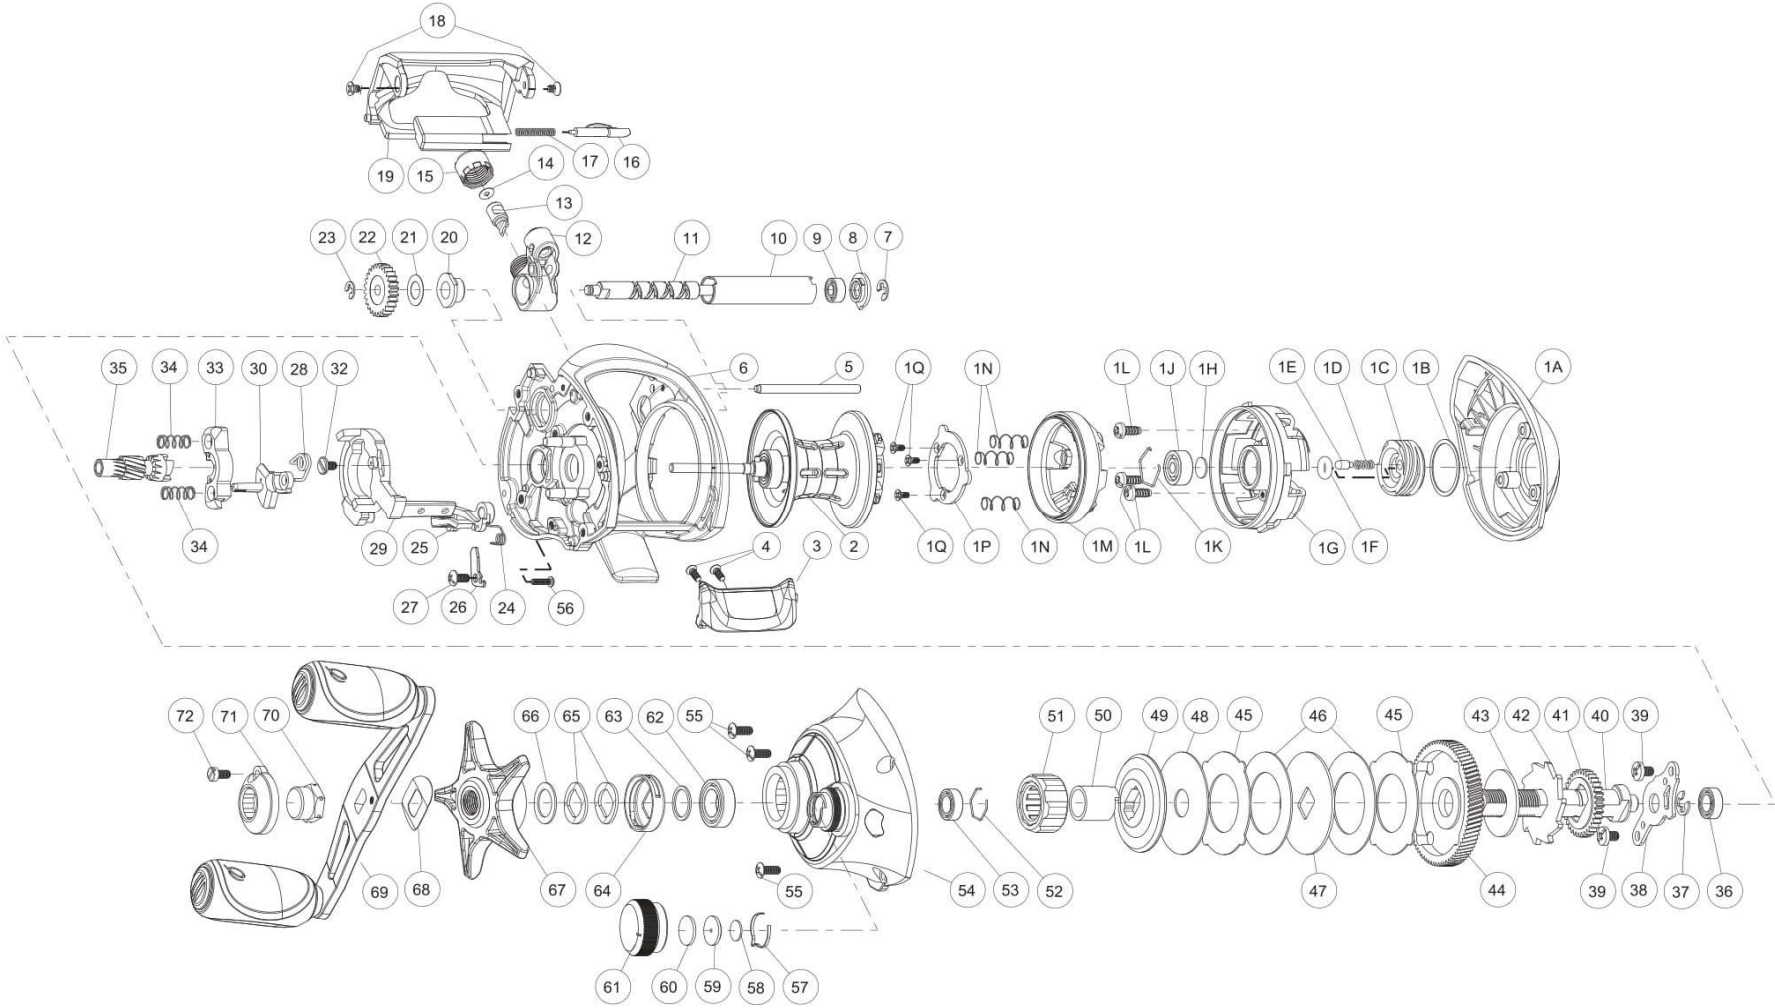

QUANTUM®

Quantum 2021 Accurist AT101HPTA Part List

Key No.	Description	Part No. AT101HPTA	Q'TY	Key No.	Description	Part No. AT101HPTA	Q'TY
1	Palm Side Cover Kit include	WA423-71	1	29	Release Slider	ZX039-01	1
	1A - Palm Side Cover	WA023-71	1	30	Flippin Switch	WA087-01	1
	1B - Centrifugal Dial Washer	SB111-01	1	32	Release Slider Screw	DX125-01	1
	1C - Centrifugal Dial	TB026-03	1	33	Pinion Yoke	TB025-01	1
	1D - Centrifugal Dial Click Spring	YW114-01	1	34	Yoke Spring	GX040-01	2
	1E - Centrifugal Dial Click Pawl	PW098-01	1	35	Pinion Gear	WA011-02	1
	1F - Centrifugal Dial Frection Ring	SB105-01	1	36	Crank Shaft Ball Bearing - L	SW017-06	1
	1G - Spool Cover	WA051-01	1	37	E-Clip	QW120-01	1
	1H - Spool Tension Shim	QW032-04	1	38	Crank Shaft Retainer	VA002-01	1
	1J - Ball Bearing - Spool Shaft (Palm)	QV017-04	1	39	Crank Shaft Retainer Screw	JX107-02	2
	1K - Clip Ring	HV080-01	1	40	Crank Shaft	YW008-06	1
	1L - Spool Cover Screw	WW107-01	3	41	O/S Drive Gear	DW112-01	1
	1M - Brake Ring Assembly	WA342-01	1	42	Trip Ratchet	PW083-02	1
	1N - Spring - Brake Ring Slider	DW070-01	3	43	Trip Ratchet Washer	YW111-01	1
	1P - Retainer - Brake Ring Slider Spring	VA129-02	1	44	Drive Gear	WA012-04	1
	1Q - Retainer Screw	DW107-01	3	45	Drag Key Washer	PW048-01	2
2	Spool Assembly	YI321-01	1	46	Drag Disc - A	PW059-02	2
3	Thumb Bar	ZI009-01	1	47	Drag "D" Washer	YW045-01	1
4	Thumb Bar Screw	YB107-02	2	48	Drag Disc - B	YW059-01	1
5	Stabilizer Bar	VA061-01	1	49	Drag Washer	VA045-01	1
6	Frame	WA001-71	1	50	One Way Clutch Sleeve	UX052-01	1
7	E-Clip	NX092-01	1	51	One Way Clutch	VA063-01	1
8	Bearing Retainer	DW067-01	1	52	Spool Tension Knob Ball Bearing Retainer	EB080-01	1
9	Worm Shaft Ball Bearing	XX117-04	1	53	Tension Knob Ball Bearing	SW017-06	1
10	Worm Shaft Guide	SB016-01	1	54	Gear Side Cover Assembly	WA324-71	1
11	Worm Shaft	HV072-01	1	55	Gear Side Cover Screw-A	VA053-01	3
12	Line Guide Carrier	VA047-01	1	56	Gear Side Cover Screw-B	ZW053-03	1
13	Line Guide Pawl	ZW006-03	1	57	Tension Knob Click Spring	PW114-01	1
14	Line Guide Carrier Washer	BV035-01	1	58	Washer - Spool Tension	QW032-04	1
15	Line Guide Carrier Screw	ZW007-01	1	59	Collar - Spool Tension	VA081-01A	1
16	Side Covr Locking Lever	WA119-01	1	60	Spool Cushion Washer	VA082-01	1
17	Spring - Locking Lever	ZW096-01	1	61	Spool Tension Knob	YI033-01	1
18	Screw	CF107-02	2	62	Crank Shaft Ball Bearing	TW058-09	1
19	Front Support	ZI099-01	1	63	Crank Shaft Ball Bearing Washer	TW035-02	1
20	Worm Shaft Bushing - Gear Side	PW068-01	1	64	Drag Click Spring Assembly	YX4114-01	1
21	O/S Pinion Gear Washer	EX035-01	1	65	Spring "D" Washer	JX046-01	2
22	O/S Pinion Gear	DW085-01	1	66	Star Drag Washer	ZW032-01	1
23	E-Clip	NX090-01	1	67	Star Drag	YI055-01	1
24	Kick Lever Spring	ZX097-01	1	68	Handle Washer	NX054-01	1
25	Kick Lever	YW077-01	1	69	Handle Assembly	ZI318-01	1
26	Kick Lever Guide Plate	VA161-01	1	70	Handle Nut	DW003-08	1
27	Kick Lever Guide Plate Screw	JX107-02	1	71	Handle Nut Cap	DW034-05	1
28	Release Slider Spring	ZX104-01	1	72	Handle Nut Cap Screw	DW050-02	1