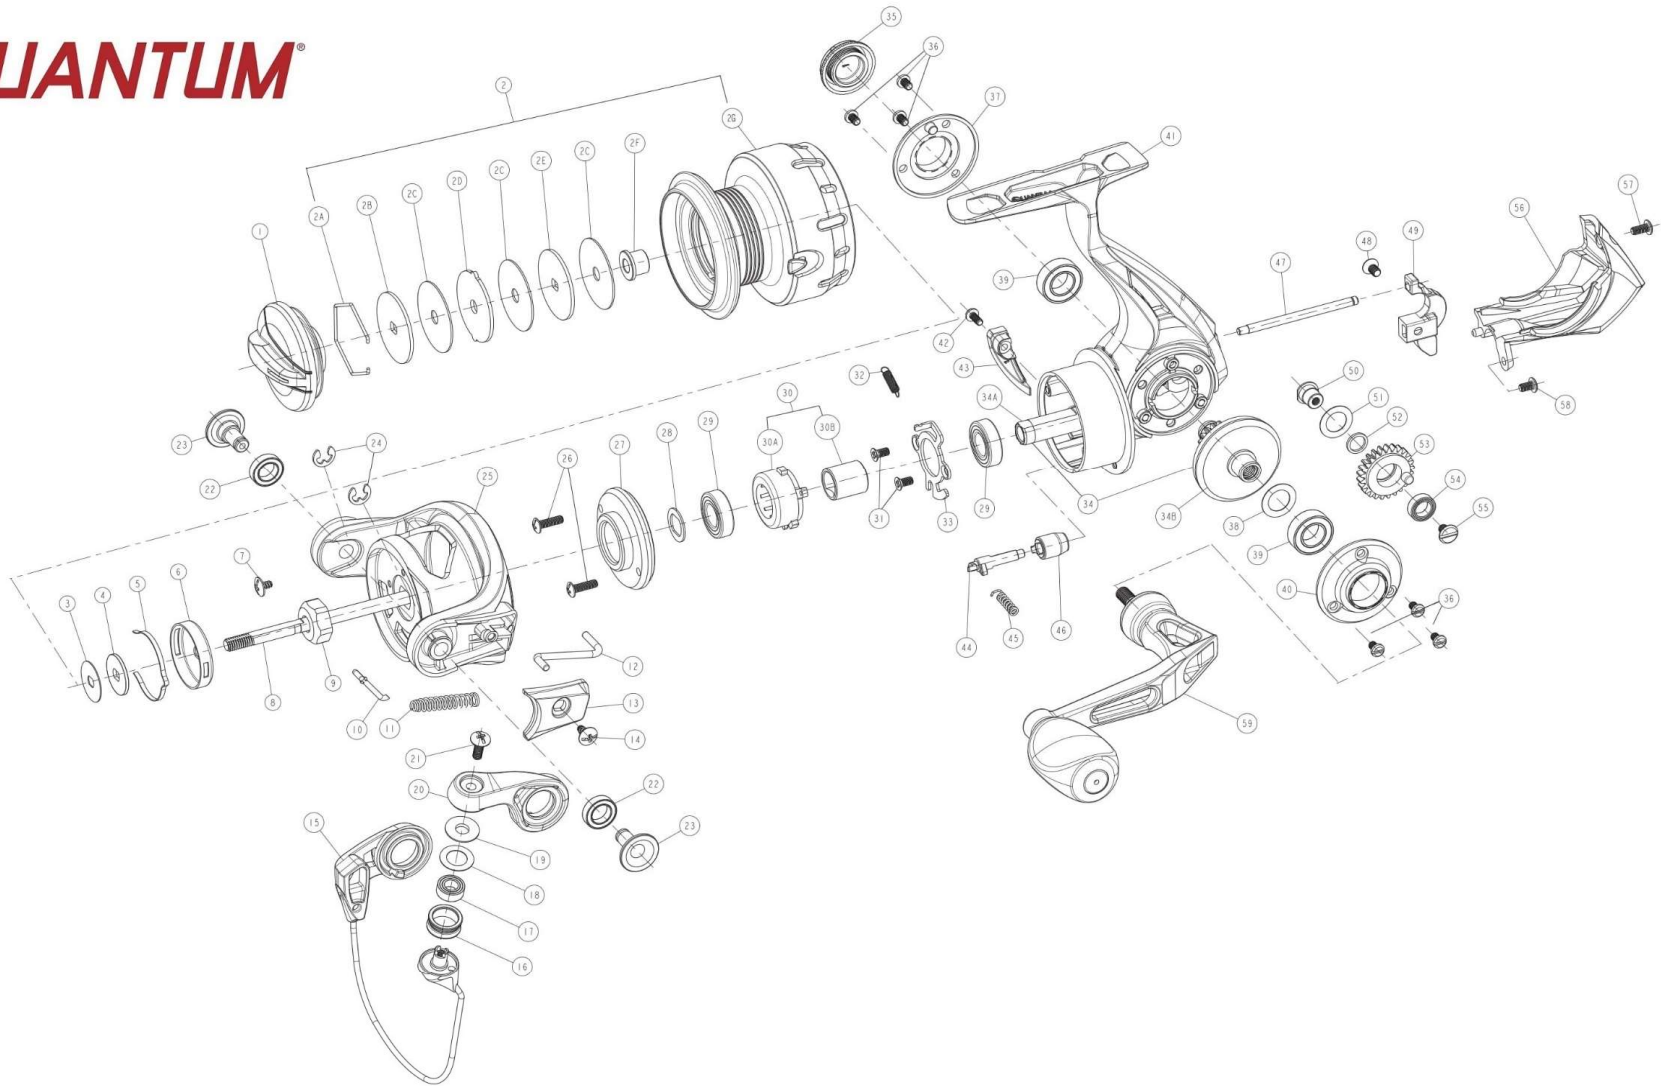

QUANTUM

Quantum AT30SPTA Spinning Reel Part List

Key No.	Description	Part No.	Q'TY	Key No.	Description	Part No.	Q'TY
		AT30SPTA				AT30SPTA	
1	Drag Knob Assembly	SAK332-01	1	30	One Way Clutch Kit Include		
2	Spool Kit Include	TAK421-01	1		30A - Clutch Assembly	QAE363-01	1
	2A - Retaining Ring	RQ038-01	1		30B - Clutch Sleeve	QAE139-01	1
	2B - Drag Washer "D"	RQ080-02	1	31	Ball Bearing Retainer Screw	QAE123-01	2
	2C - Drag Washer "B"	CO033-01	3	32	One Way Clutch Spring	QAE216-01	1
	2D - Drag Washer "A"	RQ081-01	1	33	Ball Bearing Retainer	QAE040-01	1
	2E - Drag Washer "D"	RQ080-01	1	34	Gear Kit Include		
	2F - Spool Bushing	PG141-01	1		34A - Pinion	UAE011-01	1
	2G - Spool Assembly	TAK321-01	1		34B - Drive Gear	UAE012-01	1
3	Spool Adjust Washer	PG030-01	2	35	Dust Cap	SAK054-01	1
4	Spool Washer	PG080-01	1	36	Screw	QAE107-01	6
5	Spool Click Spring	PG114-01	1	37	Body Cosmetic ring_R	SAK142-01	1
6	Clicker Holder	PG110-01	1	38	Ball Bearing	CH027-05	2
7	Screw	RQ094-01	1	39	Drive Gear Adjust Washer	PG105-03	1
8	Main Shaft	UAE015-01	1	40	Body Cosmetic ring_L	SAK161-01	1
9	Rotor Nut	QAE006-01	1	41	Body	UAE001-14	1
10	Cam	WAB163-01	1	42	Trip Bumper Screw	UAA123-06	1
11	Coil Spring	WAB148-01	1	43	Trip Bumper	QAE119-01	1
12	Kick Lever	VAE019-01	1	44	A/R Cam	QAE090-01	1
13	Rotor Cover	UAE087-03	1	45	Coil Spring	QAE049-01	1
14	Rotor Cover Screw	GU077-02	1	46	A/R Switch	QAE059-11	1
15	Bail Assembly	XAB347-11	1	47	Guide Pin	UAE211-01	1
16	Line Roller	PQ004-03	1	48	Screw	RQ100-01	1
17	Ball Bearing	DT202-05	1	49	O/S Slider	UAE025-01	1
18	Line Roller Washer	PQ102-51	1	50	O/S Gear Fixed Pin	QAE149-01	1
19	Line Roller Collar	PQ102-01	1	51	O/S Gear Washer	QAE026-01	1
20	Arm Lever	WAB007-11	1	52	O/S Gear Bushing	QAE158-01	1
21	Line Roller Screw	AQ108-02	1	53	O/S Gear Assembly	UAE353-01	1
22	Bushing	TAE058-01	2	54	O/S Gear Ball Bearing	CT157-07	1
23	Pin	WAB042-05	2	55	O/S Gear Screw	QAE111-01	1
24	E-Clip	GH034-01	2	56	Rear Cap	UAE250-03	1
25	Rotor	VAE009-11	1	57	Screw	QAE057-01	1
26	Ball Bearing Holder Screw	QAE061-02	2	58	Screw	QAE050-01	1
27	Ball Bearing Holder	UAE122-02	2	59	Handle Assembly	SAK318-01	1
28	Rotor Adjust Washer	PG105-04	1				
29	Pinion Ball Bearing	ZG028-05	2				