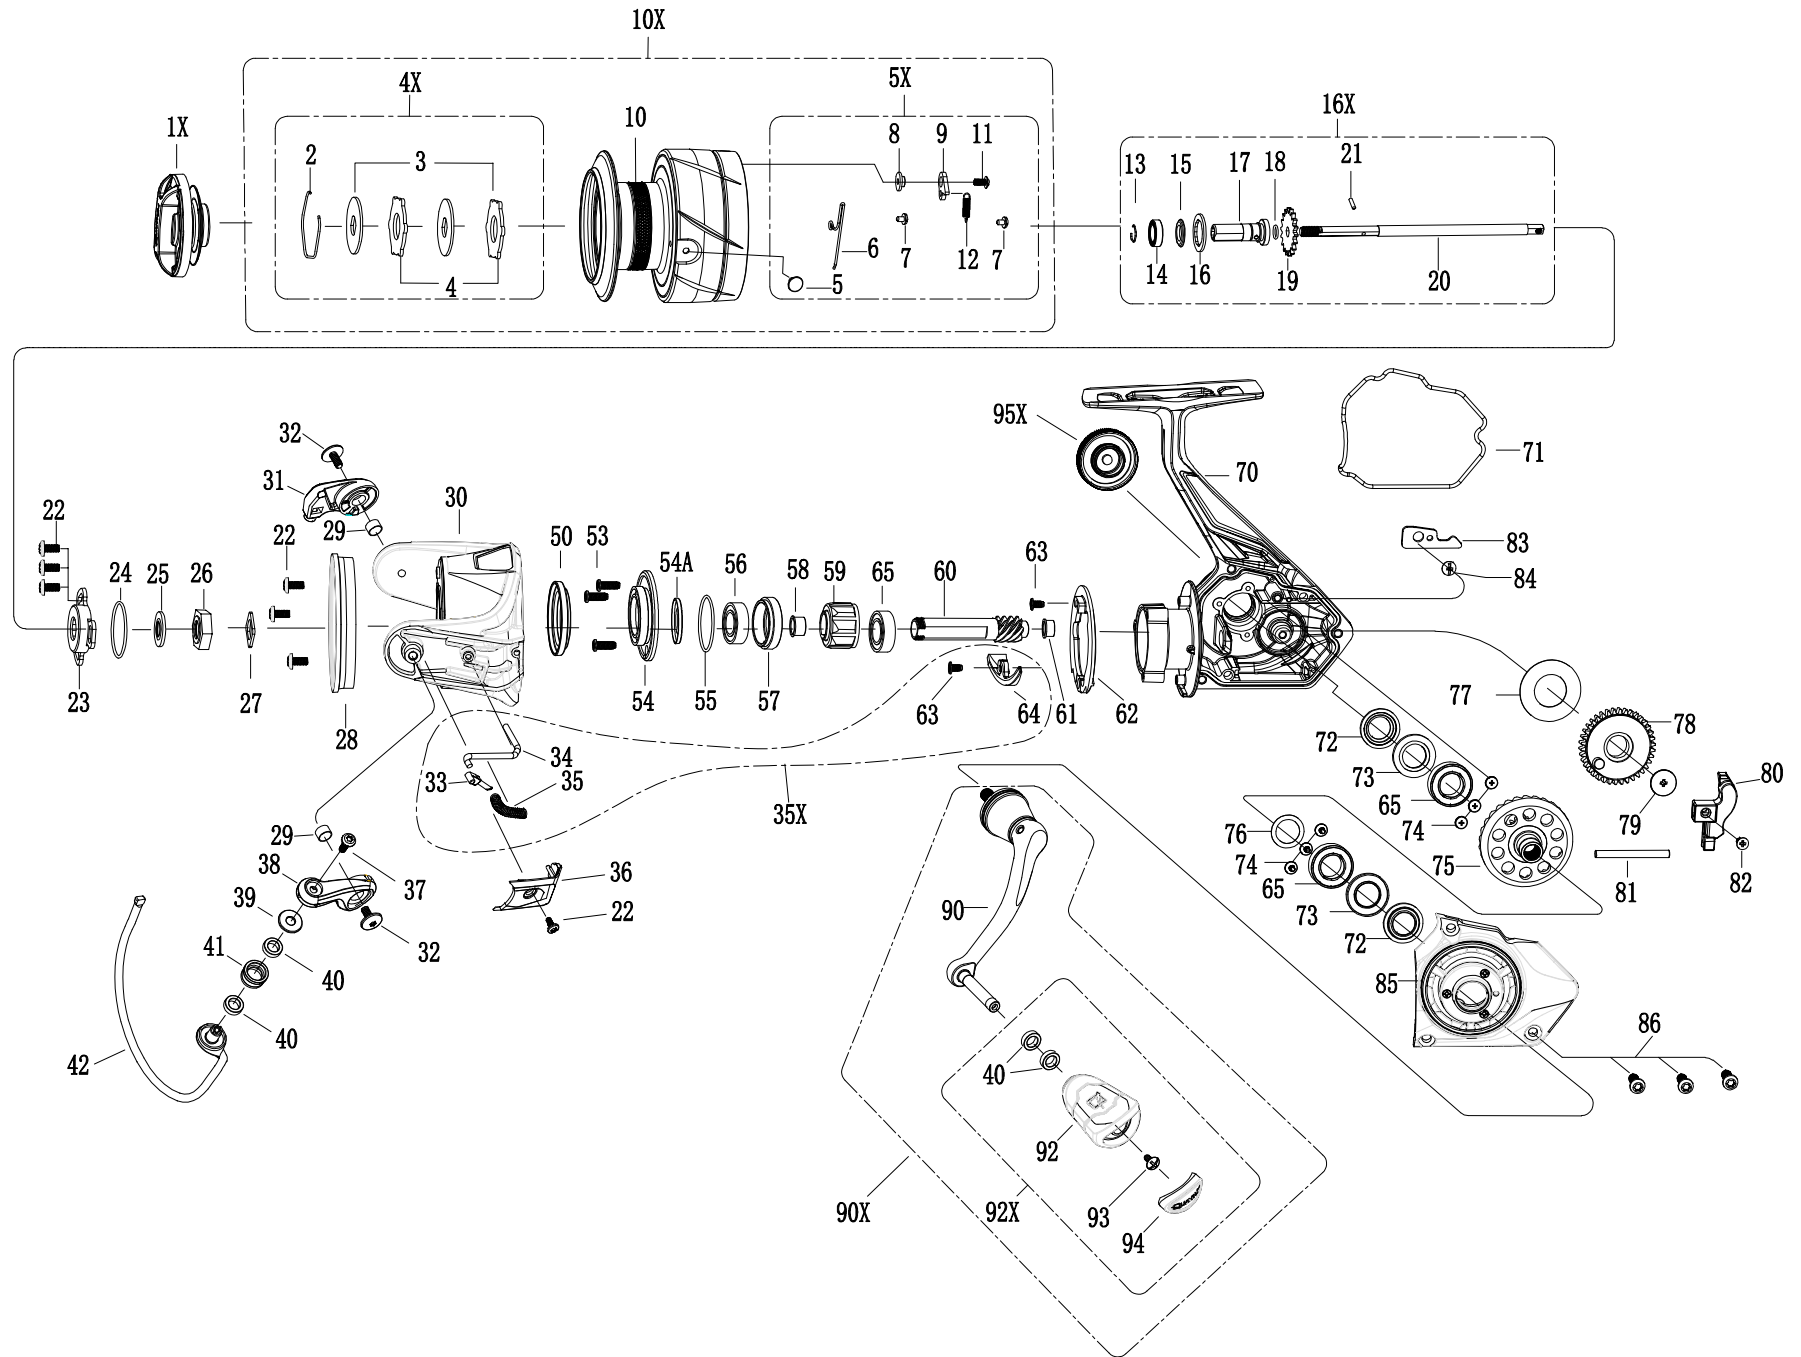

BK2500 Part List

QUANTUM - Quick Kits

KEY NO.	DESCRIPTION	PART NUMBER	QTY.
1X	DRAG KNOB ASSEMBLY	GAN332-01A	1
4X	DRAG KIT	JAN380-01A	1
2	Retaining Ring		1
3	Metal D washer (3 pk)		1
4	Keyed Friction Washer (3pk)		1
5X	SPOOL CLICKER & LINE CLIP KIT	HAN303-01A	1
5	Line Clip		1
6	Line Clip Spring		1
7	Line Clip Screw (3 pk)		1
8	Clicker Holder		1
9	Clicker		1
11	Clicker Screw (3pk)		1
12	Clicker Spring		1
10X	SPOOL ASSEMBLY	GAN421-01A	1
4X	Drag Kit		1
10	Spool Sub Assembly		1
5X	Spool Click/Clip Kit		1
16X	SPOOL SUPPORT KIT	GAN315-01A	1
13	Retainer Ring		1
14	Spool Ball Bearing		1
15	Spool Ball Bearing Seal		1
16	Spool Adjust Washer		1
17	Spool Insert		1
18	O-Ring		1
19	Click Gear		1
20	Main Shaft		1
21	Spool Insert Pin		1
35X	BAIL TRIP KIT	GAN319-01A	1
33	Cam		1
34	Kick Lever		1
35	Bail Spring		1
63	Rotor Brake Screw (3 pk)		1
64	Trip Bumper		1
90X	HANDLE ASSEMBLY	HAN418-01A	1
90	Handle Arm Sub-Assembly		1
92X	Handle Knob Sub-Assembly		1
92X	HANDLE KNOB KIT	HAN313-01A	1
40	Bushing		2
92	Handle Knob		1
93	Handle Knob Screw (3pk)		1
94	Handle Knob Badge		1
95X	DUST CAP ASSEMBLY	JAN373-01A	1