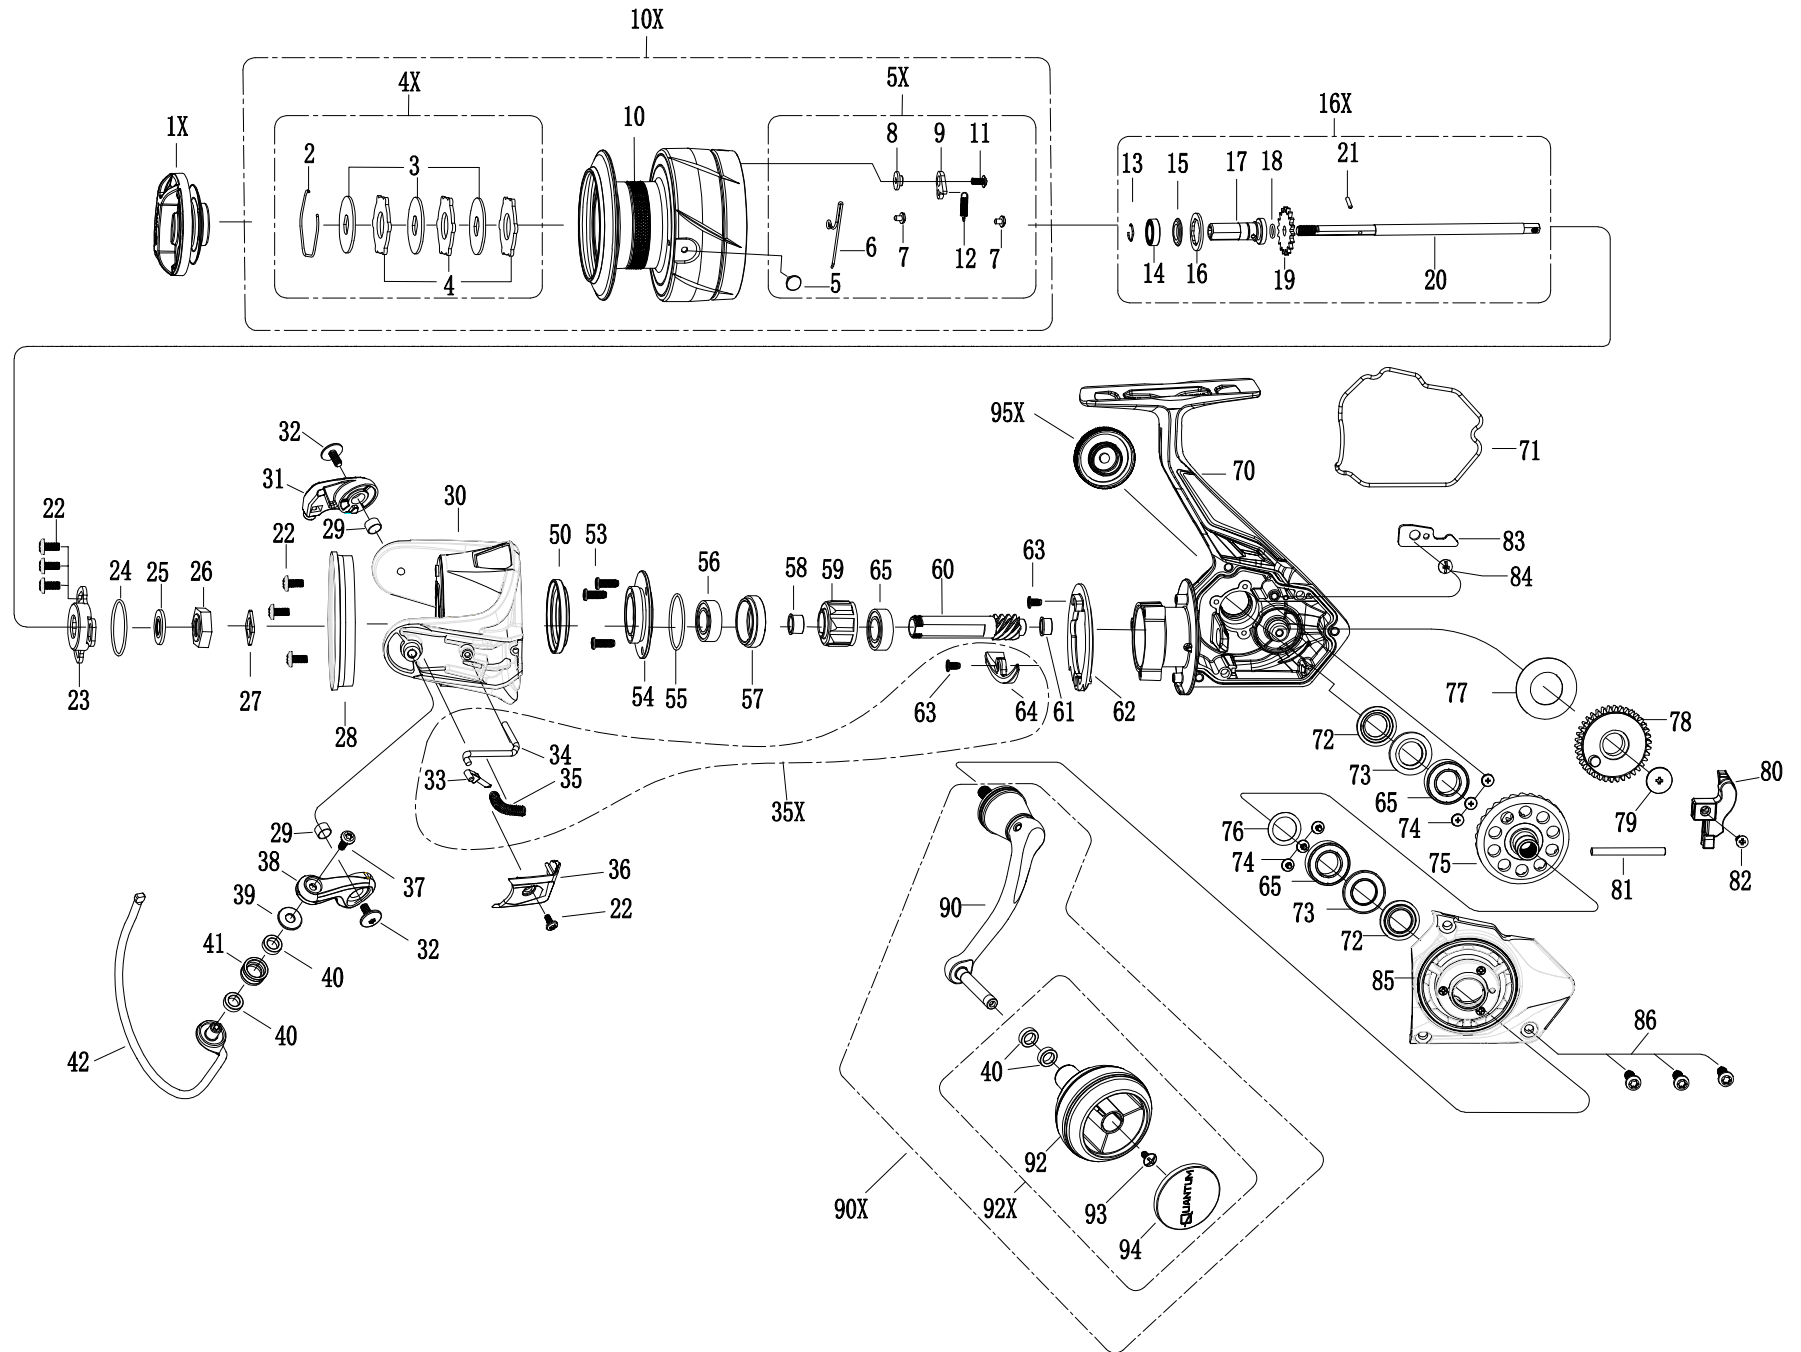

# BK4000 Part List

QUANTUM - Quick Kits			
KEY NO.	DESCRIPTION	PART NUMBER	QTY.
1X	<b>DRAG KNOB ASSEMBLY</b>	<b>JAN332-01A</b>	<b>1</b>
4X	<b>DRAG KIT</b>	<b>JAN380-01A</b>	<b>1</b>
2	Retaining Ring		1
3	Metal D washer (3pk)		1
4	Keyed Friction Washer (3pk)		1
5X	<b>SPOOL CLICKER &amp; LINE CLIP KIT</b>	<b>JAN303-01A</b>	<b>1</b>
5	Line Clip		1
6	Line Clip Spring		1
7	Line Clip Screw (3pk)		1
8	Clicker Holder		1
9	Clicker		1
11	Clicker Screw (3pk)		1
12	Clicker Spring		1
10X	<b>SPOOL ASSEMBLY</b>	<b>JAN421-01A</b>	<b>1</b>
4X	Drag Kit		1
10	Spool Sub Assembly		1
5X	Spool Click/Clip Kit		1
16X	<b>SPOOL SUPPORT KIT</b>	<b>JAN315-01A</b>	<b>1</b>
13	Retainer Ring		1
14	Spool Ball Bearing		1
15	Spool Ball Bearing Seal		1
16	Spool Adjust Washer		1
17	Spool Insert		1
18	O-Ring		1
19	Click Gear		1
20	Main Shaft		1
21	Spool Insert Pin		1
35X	<b>BAIL TRIP KIT</b>	<b>JAN319-01A</b>	<b>1</b>
33	Cam		1
34	Kick Lever		1
35	Bail Spring		1
63	Rotor Brake Screw (3pk)		1
64	Trip Bumper		1
90X	<b>HANDLE ASSEMBLY</b>	<b>JAN418-01A</b>	<b>1</b>
90	Handle Arm Sub-Assembly		1
92X	Handle Knob Sub-Assembly		1
92X	<b>HANDLE KNOB KIT</b>	<b>JAN313-01A</b>	<b>1</b>
40	Bushing		2
92	Handle Knob		1
93	Handle Knob Screw (3pk)		1
94	Handle Knob Badge		1
95X	<b>DUST CAP ASSEMBLY</b>	<b>JAN373-01A</b>	<b>1</b>