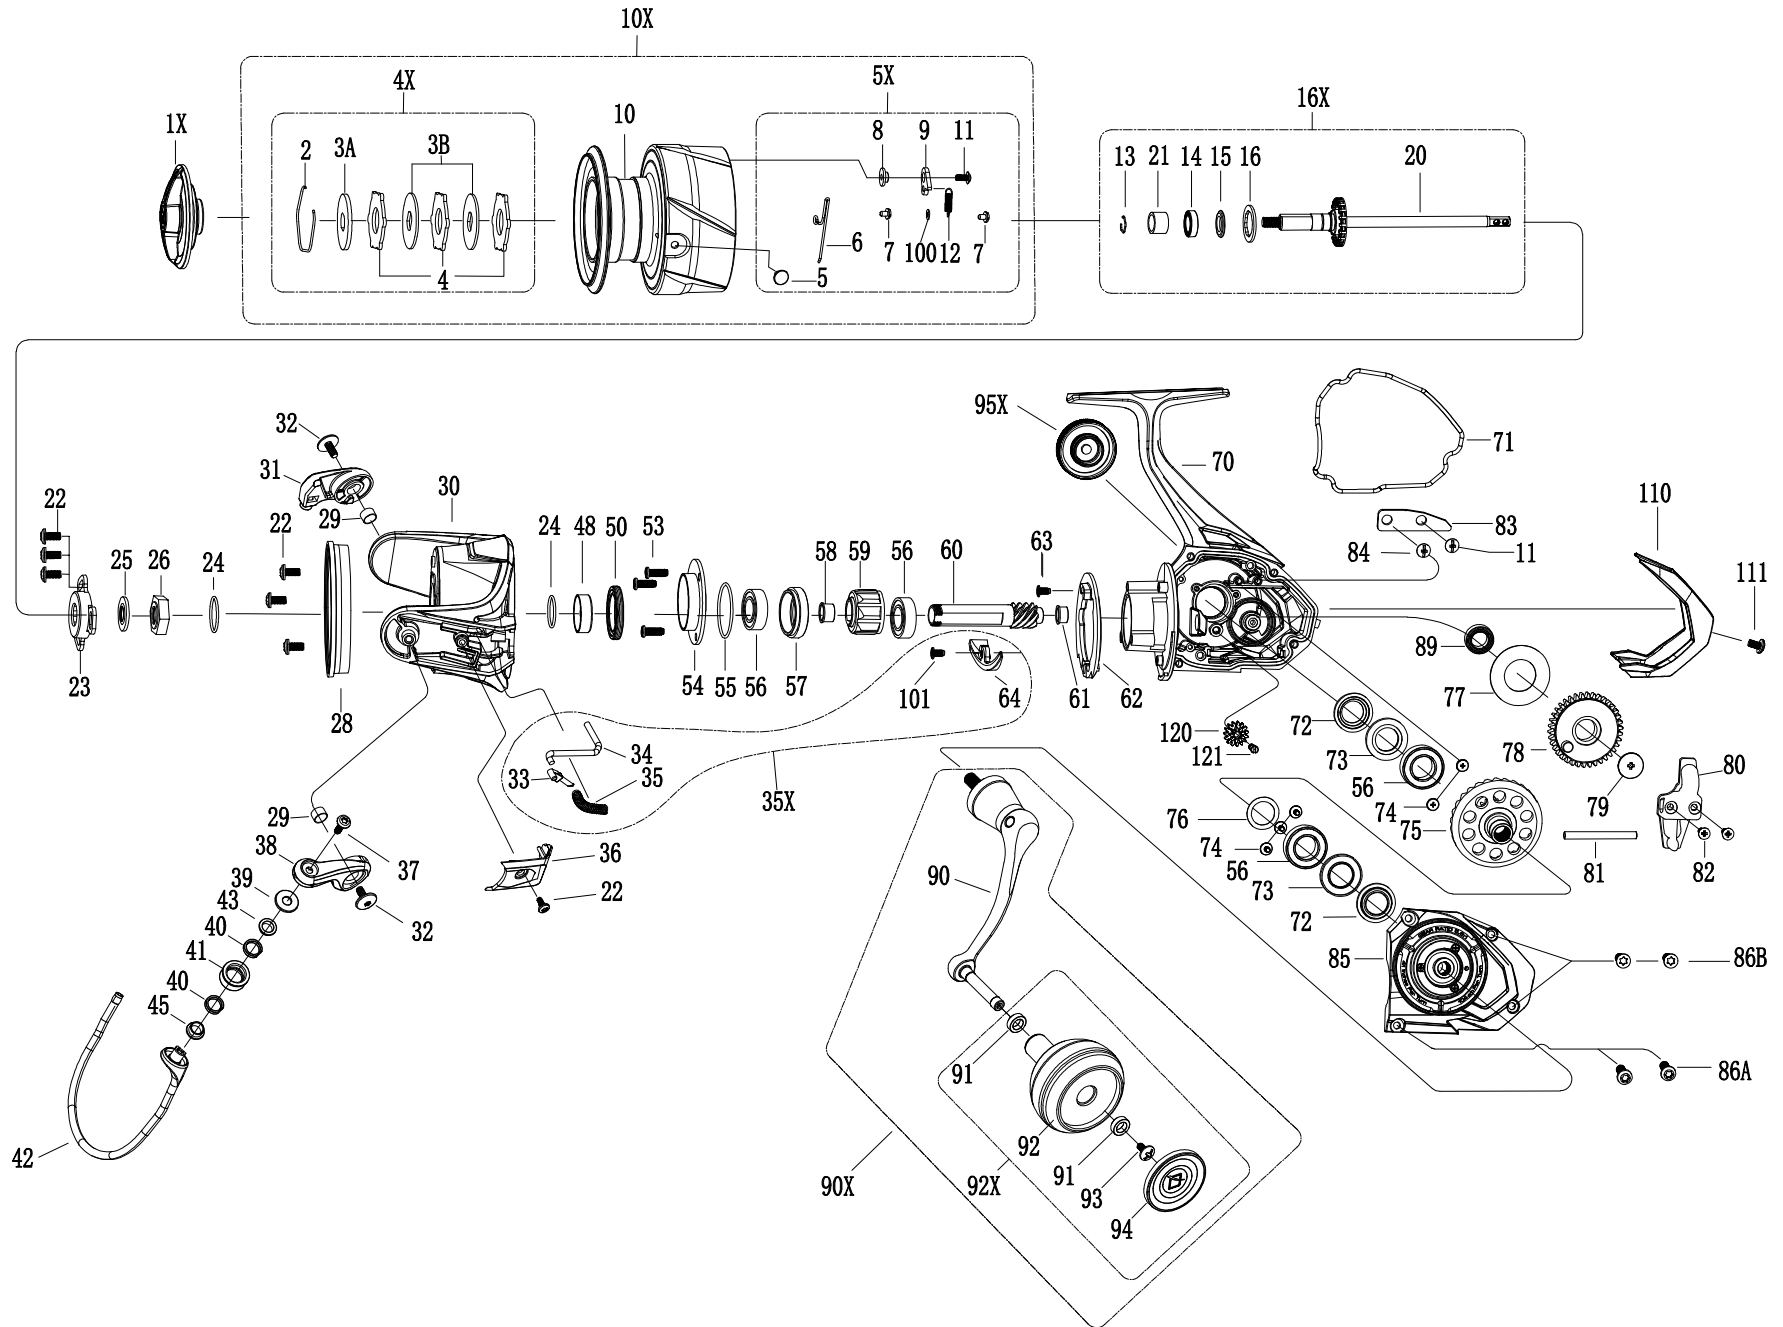

QUANTUM
CABO CB5000 Part List

QUANTUM - Quick Kits

KEY NO.	DESCRIPTION	PART NUMBER	QTY.
1X	DRAG KNOB ASSEMBLY	TAS332-01A	1
4X	DRAG KIT	TAS380-01A	1
2	Retaining Ring		1
3A	Top Metal Drag Washer		1
3B	Metal D washer (3pk)		1
4	Keyed Friction Washer(3pk)		1
5X	SPOOL CLICKER & LINE CLIP KIT	DAN303-01A	1
5	Line Clip		1
6	Line Clip Spring		1
7	Line Clip Screw (3pk)		1
8	Clicker Holder		1
9	Clicker		1
11	Clicker Screw (3pk)		1
12	Clicker Spring		1
100	Clicker Spring Washer		1
10X	SPOOL ASSEMBLY	TAS421-01A	1
4X	Drag Kit		1
10	Spool Sub Assembly		1
5X	Spool Click/Clip Kit		1
16X	SPOOL SUPPORT KIT	TAS315-01A	1
13	Retainer Ring		1
14	Spool Ball Bearing		1
15	Spool Ball Bearing Seal		1
16	Spool Adjust Washer		1
20	Main Shaft Sub-Assembly		1
21	Spool Sleeve		1
35X	BAIL TRIP KIT	TAS319-01A	1
33	Cam		1
34	Kick Lever		1
35	Bail Spring		1
64	Trip Bumper		1
101	Rotor Brake Screw (3pk)		1
90X	HANDLE ASSEMBLY	TAS418-01A	1
90	Handle Arm Sub-Assembly		1
92X	Handle Knob Sub-Assembly		1
92X	HANDLE KNOB KIT	SAS313-01A	1
91	Bushing		2
92	Handle Knob		1
93	Handle Knob Screw (3pk)		1
94	Handle Knob Badge		1
95X	DUST CAP ASSEMBLY	TAS373-01A	1