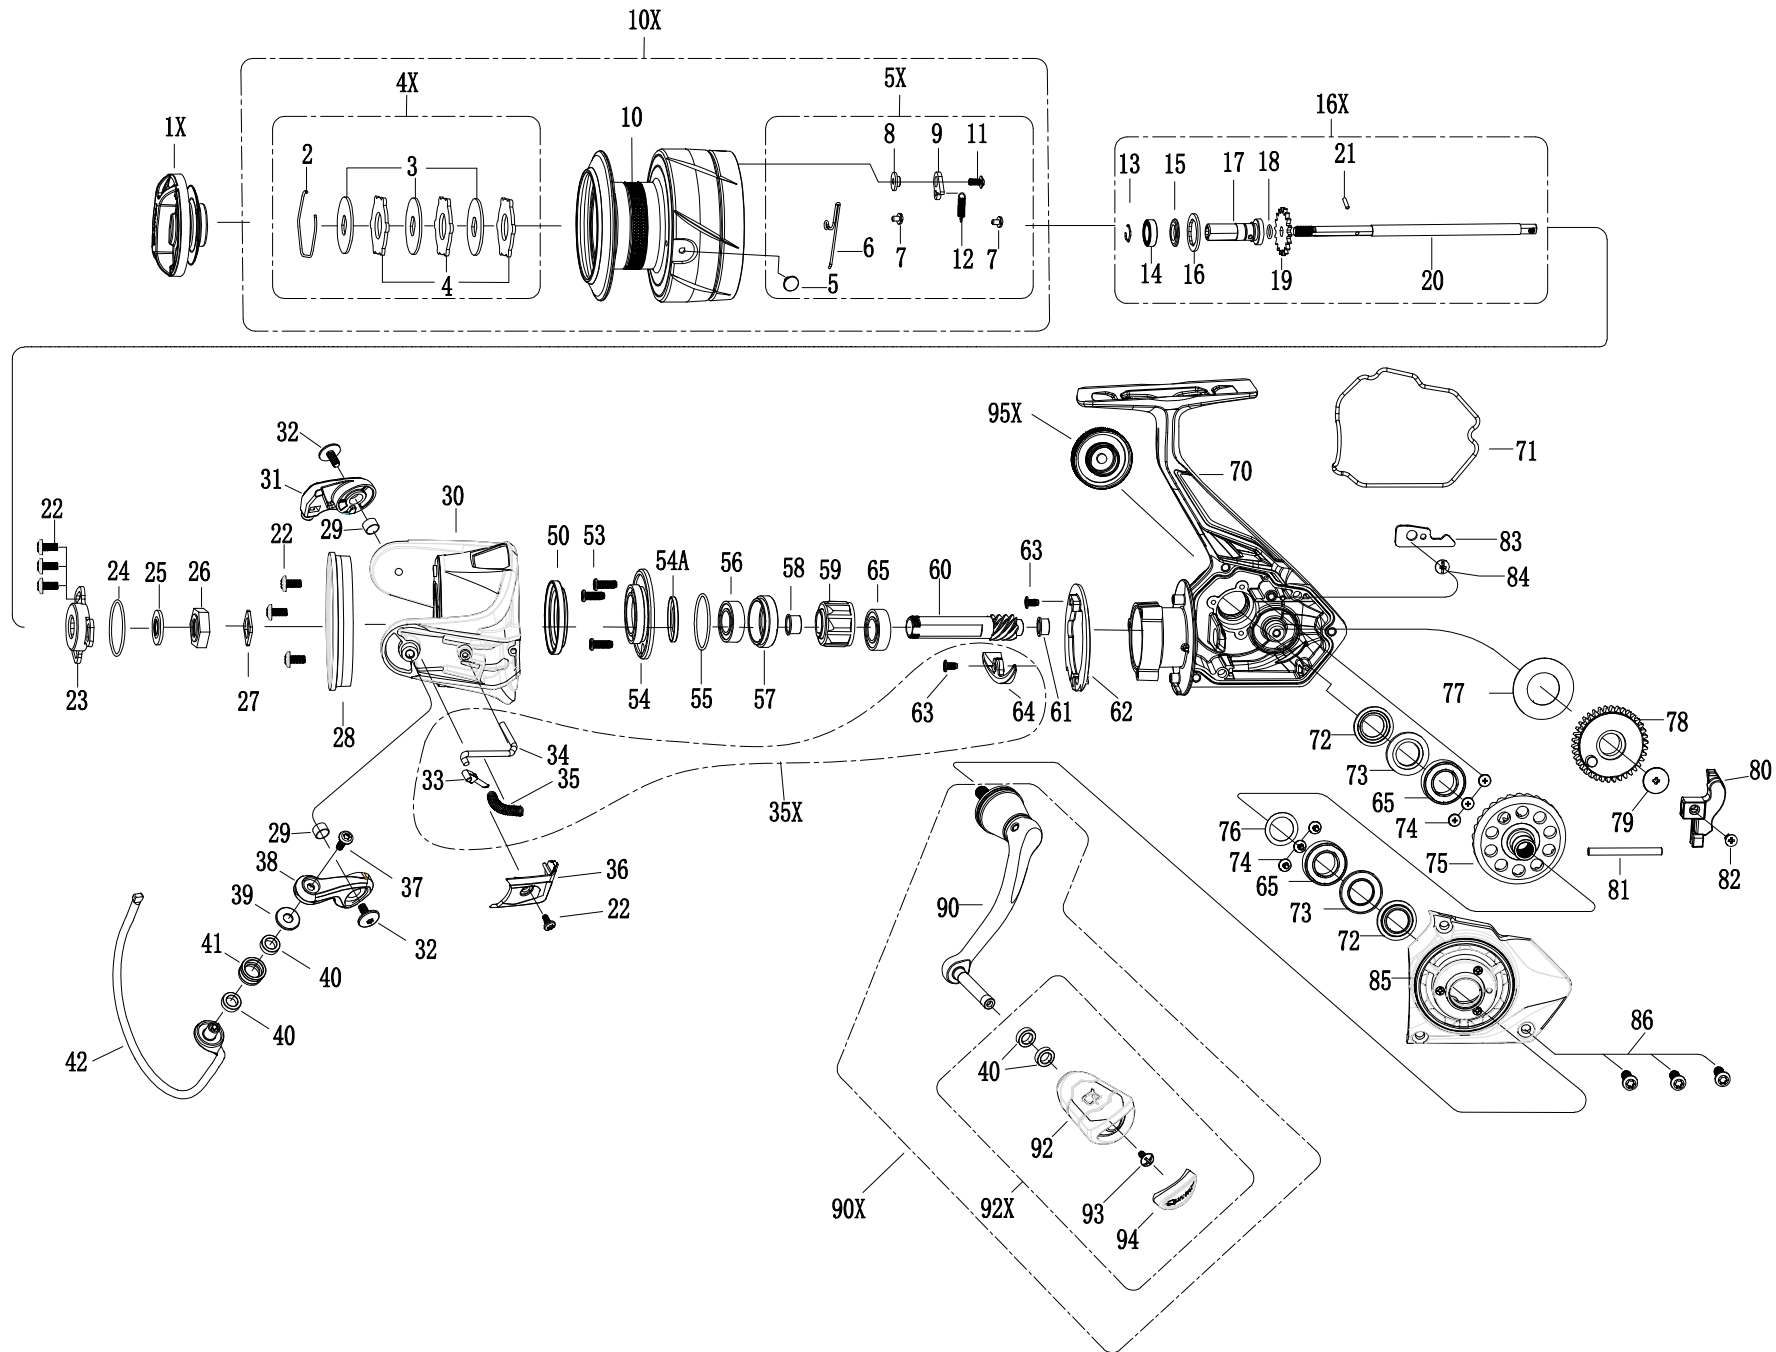

# BK3000 Part List

QUANTUM - Quick Kits			
KEY NO.	DESCRIPTION	PART NUMBER	QTY.
1X	DRAG KNOB ASSEMBLY	HAN332-01A	1
4X	DRAG KIT	JAN380-01A	1
2	Retaining Ring		1
3	Drag Washer "D" (3 pk)		1
4	Drag Washer "B" (3pk)		1
5X	SPOOL CLICKER & LINE CLIP KIT	HAN303-01A	1
5	Line Clip		1
6	Line Clip Spring		1
7	Line Clip Screw (3 pk)		1
8	Clicker Holder		1
9	Clicker		1
11	Clicker Screw (3pk)		1
12	Clicker Spring		1
10X	SPOOL ASSEMBLY	HAN421-01A	1
4X	Drag Kit		1
10	Spool Sub Assembly		1
5X	Spool Click/Clip Kit		1
16X	SPOOL SUPPORT KIT	HAN315-01A	1
13	Retainer Ring		1
14	Spool Ball Bearing		1
15	Spool Ball Bearing Seal		1
16	Spool Adjust Washer		1
17	Spool Insert		1
18	O-Ring		1
19	Click Gear		1
20	Main Shaft		1
21	Spool Insert Pin		1
35X	BAIL TRIP KIT	HAN319-01A	1
33	Cam		1
34	Kick Lever		1
35	Bail Spring		1
63	Rotor Brake Screw (3 pk)		1
64	Trip Bumper		1
90X	HANDLE ASSEMBLY	HAN418-01A	1
90	Handle Arm Sub-Assembly		1
92X	Handle Knob Sub-Assembly		1
92X	HANDLE KNOB KIT	HAN313-01A	1
40	Bushing		2
92	Handle Knob		1
93	Handle Knob Screw (3pk)		1
94	Handle Knob Badge		1
95X	DUST CAP ASSEMBLY	JAN373-01A	1